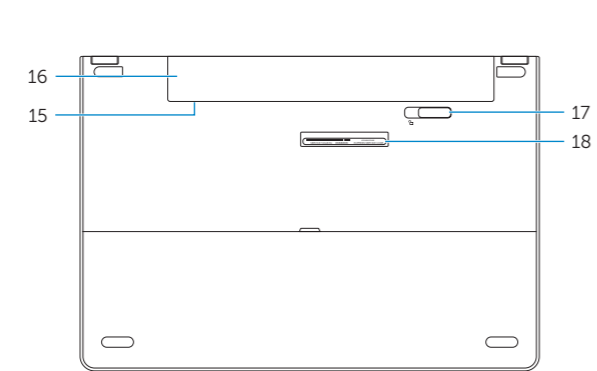

Funktioner | Ominaisuudet | Funksjoner | Funktionen

- 1. Microphone
- 2. Camera-status light
- 3. Camera
- 4. Power-adaptor port
- 5. HDMI port
- 6. USB 3.0 port
- 7. Media-card reader
- 8. Power and battery-status light/hard-drive activity light
- 9. Left-click area
- 10. Right-click area
- 11. Headset port
- 12. USB 2.0 ports (2)
- 13. Security-cable slot
- 14. Power button
- 15. Regulatory label (in battery bay)
- 16. Battery
- 17. Battery-release latch
- 18. Service Tag label