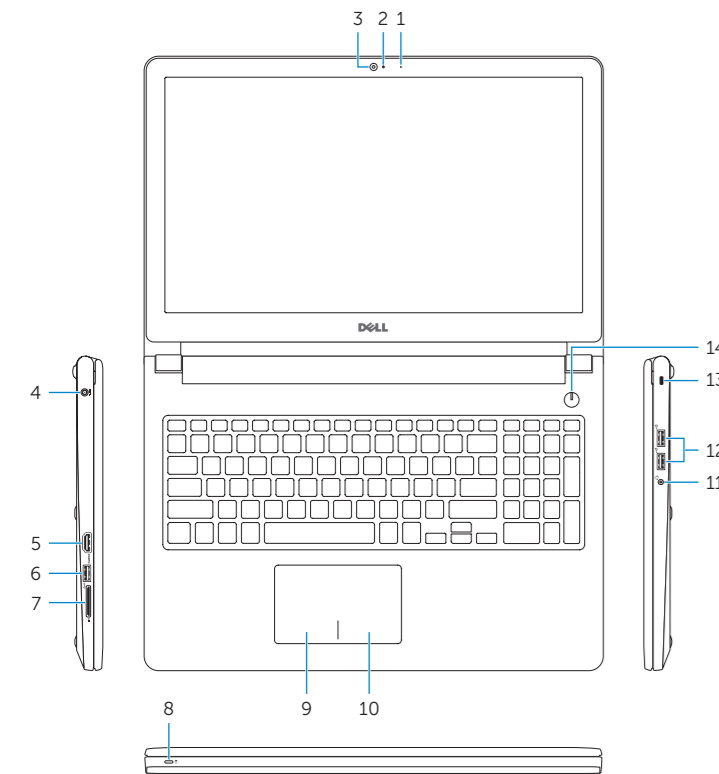

Funktioner | Ominaisuudet | Funksjoner | Funktionen

- 1. Microphone
- 2. Camera-status light
- 3. Camera
- 4. Power-adaptor port
- 5. HDMI port
- 6. USB 3.0 port
- 7. Media-card reader
- 8. Power and battery-status light/hard-drive activity light
- 9. Left-click area
- 10. Right-click area
- 11. Headset port
- 12. USB 2.0 ports (2)
- 13. Security-cable slot
- 14. Power button
- 15. Regulatory label (in battery bay)
- 16. Battery
- 17. Battery-release latch
- 18. Service Tag label